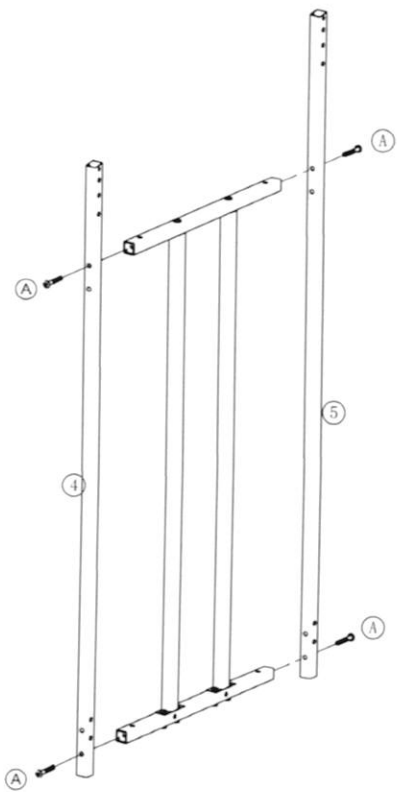

Instruction Manual

Screws and Accessories

Number	Illustration	Dimension	Piece	Number	Illustration	Dimension	Piece
A		M8X40mm	x20	F		Corner fixer	x4
B		M8X35mm	x56	G		90°connector	x8
C		M8X16mm	x8	H		90°connector	x8
D		M6X45mm	x4	I		M6-Allen wrench	x1
E		M6/8-Wernch	x1	J		M8-Allen wrench	x1

Parts List

Number	Part art	Piece	Number	Part art	Piece
1		x4	7		x2
2		x2	8		x2
3		x2	9		x2
4		x2	10		x2
5		x2	11		x1~2
6		x2	12		x2~3

1

2

3

4

5

6

7

S, XL, XXL

8