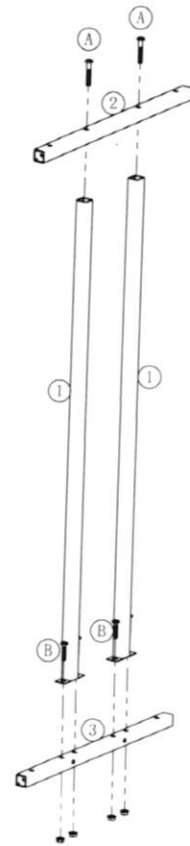

Instruction Manual

Screws and Accessories

Number	Illustration	Dimension	Piece	Number	Illustration	Dimension	Piece
A		M8X40mm	x20	F		Corner fixer	x4
B		M8X35mm	x56	G		90°connector	x8
C		M8X16mm	x8	H		90°connector	x8
D		M6X45mm	x4	I		M6-Allen wrench	x1
E		M6/8-Wernch	x1	J		M8-Allen wrench	x1

Parts List

Number	Part art	Piece	Number	Part art	Piece
1		x4	7		x2
2		x2	8		x2
3		x2	9		x2
4		x2	10		x2
5		x2	11		x1~2
6		x2	12		x2~3

1

2

3

4

5

6

7

S, XL, XXL

8