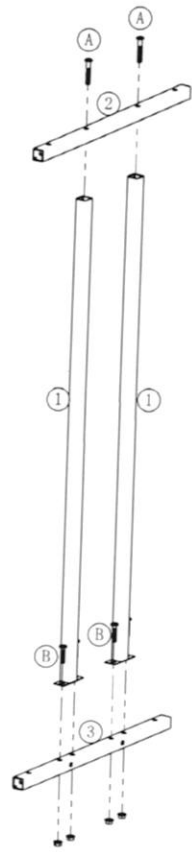

Instruction Manual

Screws and Accessories

Number	Illustration	Dimension	Piece	Number	Illustration	Dimension	Piece
A		M8X40mm	x20	F		Corner fixer	x4
B		M8X35mm	x56	G		90°connector	x8
C		M8X16mm	x8	H		90°connector	x8
D		M6X45mm	x4	I		M6-Allen wrench	x1
E		M6/8-Wernch	x1	J		M8-Allen wrench	x1

Parts List

Number	Part art	Piece	Number	Part art	Piece
1		x4	7		x2
2		x2	8		x2
3		x2	9		x2
4		x2	10		x2
5		x2	11		x1~2
6		x2	12		x2~3

1

2

3

4

5

6

7

S, XL, XXL

8