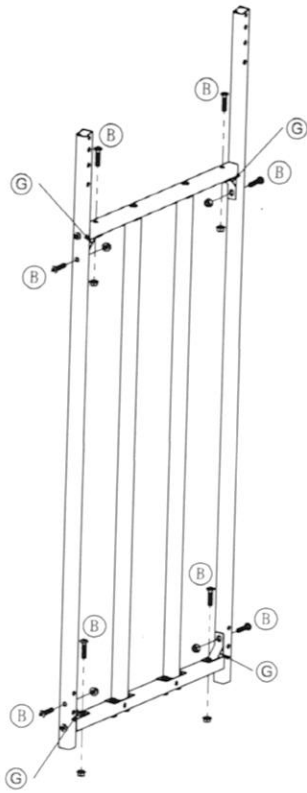

Instruction Manual

Screws and Accessories

Number	Illustration	Dimension	Piece	Number	Illustration	Dimension	Piece
A		M8X40mm	x20	F		Corner fixer	x4
B		M8X35mm	x56	G		90°connector	x8
C		M8X16mm	x8	H		90°connector	x8
D		M6X45mm	x4	I		M6-Allen wrench	x1
E		M6/8-Wernch	x1	J		M8-Allen wrench	x1

Parts List

Number	Part art	Piece	Number	Part art	Piece
1		x4	7		x2
2		x2	8		x2
3		x2	9		x2
4		x2	10		x2
5		x2	11		x1~2
6		x2	12		x2~3

1

2

3

4

5

6

7

S, XL, XXL

8