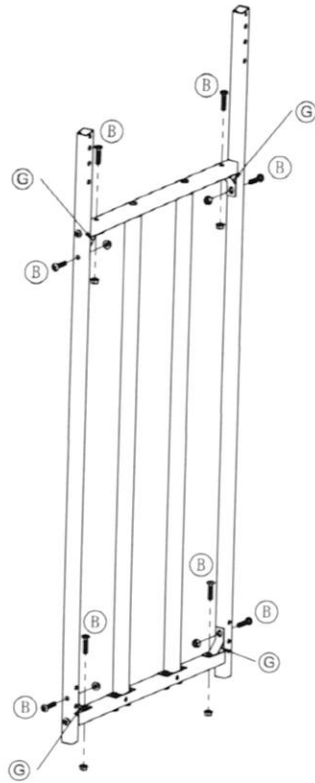

Instruction Manual

Screws and Accessories

Number	Illustration	Dimension	Piece	Number	Illustration	Dimension	Piece
A		M8X40mm	x20	F		Corner fixer	x4
B		M8X35mm	x56	G		90°connector	x8
C		M8X16mm	x8	H		90°connector	x8
D		M6X45mm	x4	I		M6-Allen wrench	x1
E		M6/8-Wernch	x1	J		M8-Allen wrench	x1

Parts List

Number	Part art	Piece	Number	Part art	Piece
1		x4	7		x2
2		x2	8		x2
3		x2	9		x2
4		x2	10		x2
5		x2	11		x1~2
6		x2	12		x2~3

1

2

3

4

5

6

7

S, XL, XXL

8