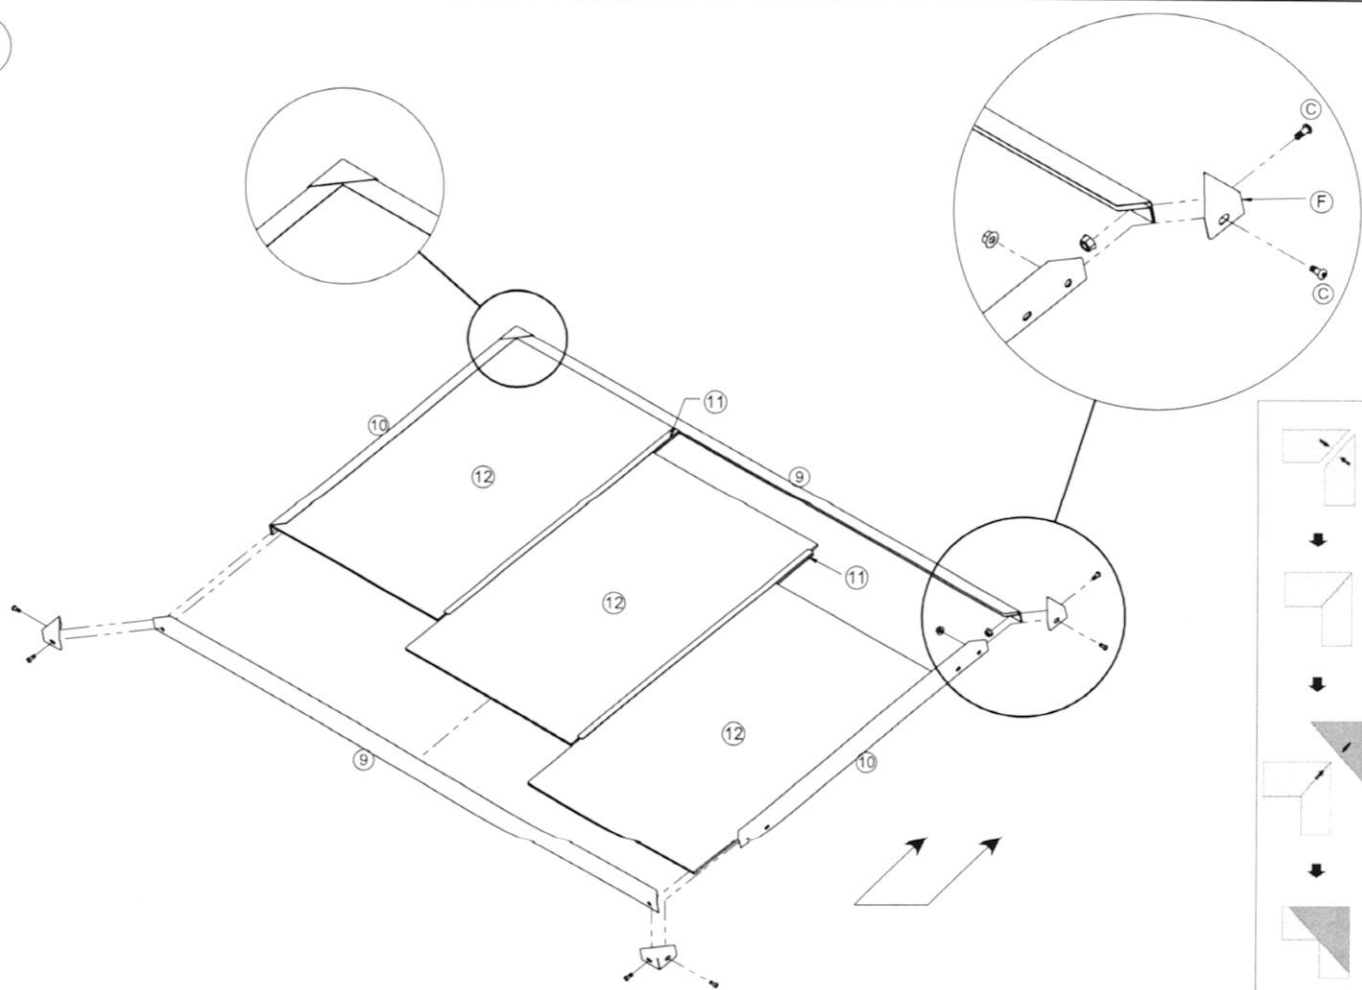

Instruction Manual

Screws and Accessories

Number	Illustration	Dimension	Piece	Number	Illustration	Dimension	Piece
A		M8X40mm	x20	F		Corner fixer	x4
B		M8X35mm	x56	G		90°connector	x8
C		M8X16mm	x8	H		90°connector	x8
D		M6X45mm	x4	I		M6-Allen wrench	x1
E		M6/8-Wernch	x1	J		M8-Allen wrench	x1

Parts List

Number	Part art	Piece	Number	Part art	Piece
1		x4	7		x2
2		x2	8		x2
3		x2	9		x2
4		x2	10		x2
5		x2	11		x1~2
6		x2	12		x2~3

1

2

3

4

5

6

7

S, XL, XXL

8