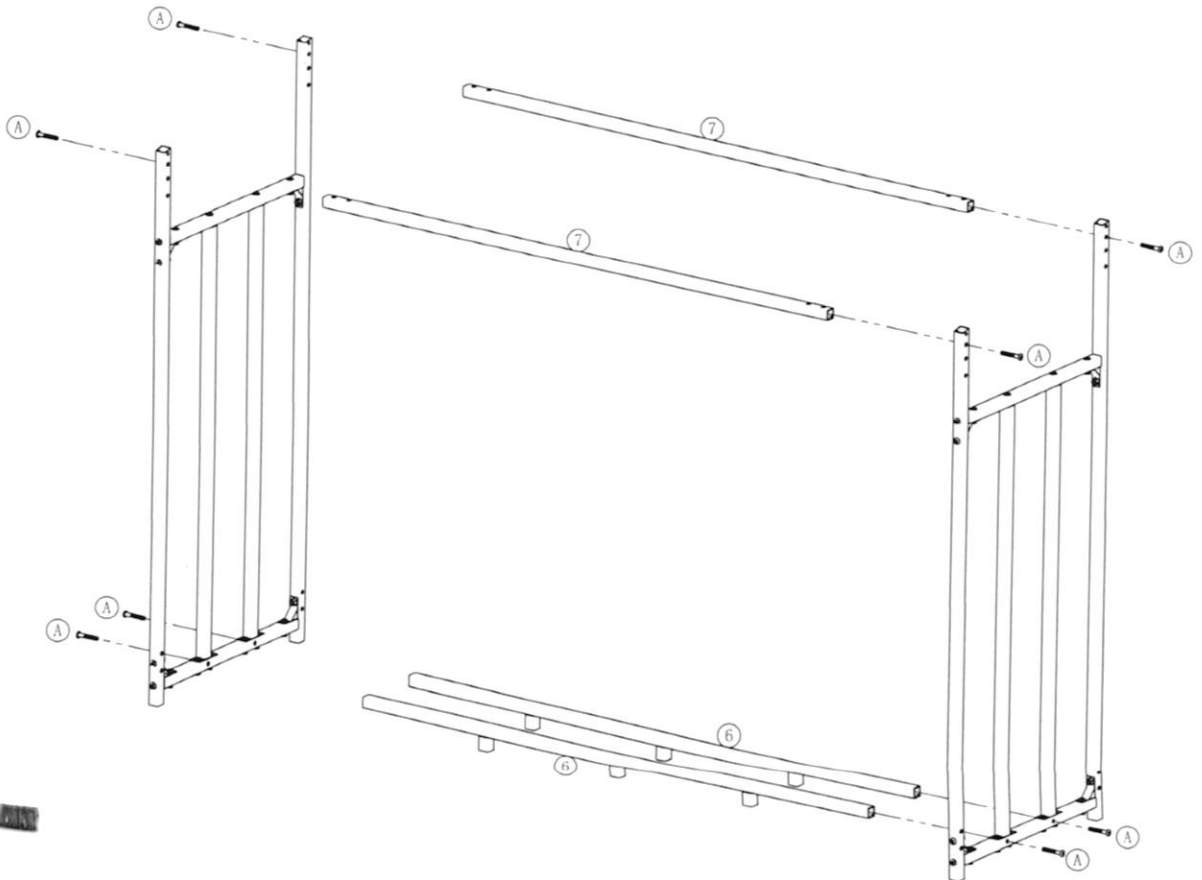

Instruction Manual

Screws and Accessories

Number	Illustration	Dimension	Piece	Number	Illustration	Dimension	Piece
A		M8X40mm	x20	F		Corner fixer	x4
B		M8X35mm	x56	G		90°connector	x8
C		M8X16mm	x8	H		90°connector	x8
D		M6X45mm	x4	I		M6-Allen wrench	x1
E		M6/8-Wernch	x1	J		M8-Allen wrench	x1

Parts List

Number	Part art	Piece	Number	Part art	Piece
1		x4	7		x2
2		x2	8		x2
3		x2	9		x2
4		x2	10		x2
5		x2	11		x1~2
6		x2	12		x2~3

1

2

3

4

5

6

7

S, XL, XXL

8