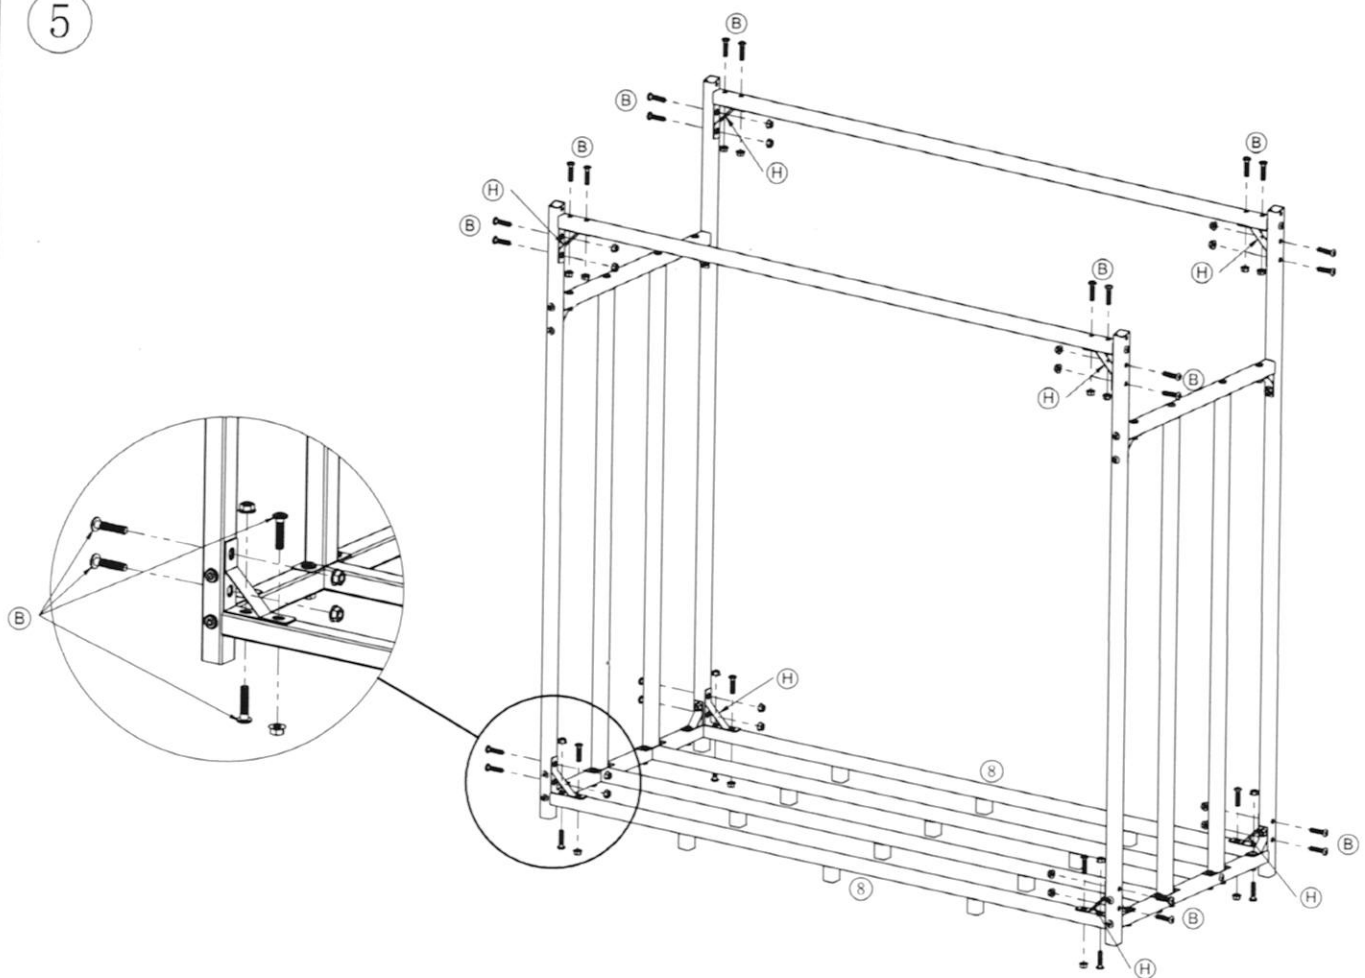

Instruction Manual

Screws and Accessories

Number	Illustration	Dimension	Piece	Number	Illustration	Dimension	Piece
A		M8X40mm	x20	F		Corner fixer	x4
B		M8X35mm	x56	G		90°connector	x8
C		M8X16mm	x8	H		90°connector	x8
D		M6X45mm	x4	I		M6-Allen wrench	x1
E		M6/8-Wernch	x1	J		M8-Allen wrench	x1

Parts List

Number	Part art	Piece	Number	Part art	Piece
1		x4	7		x2
2		x2	8		x2
3		x2	9		x2
4		x2	10		x2
5		x2	11		x1~2
6		x2	12		x2~3

1

2

3

4

5

6

7

S, XL, XXL

8