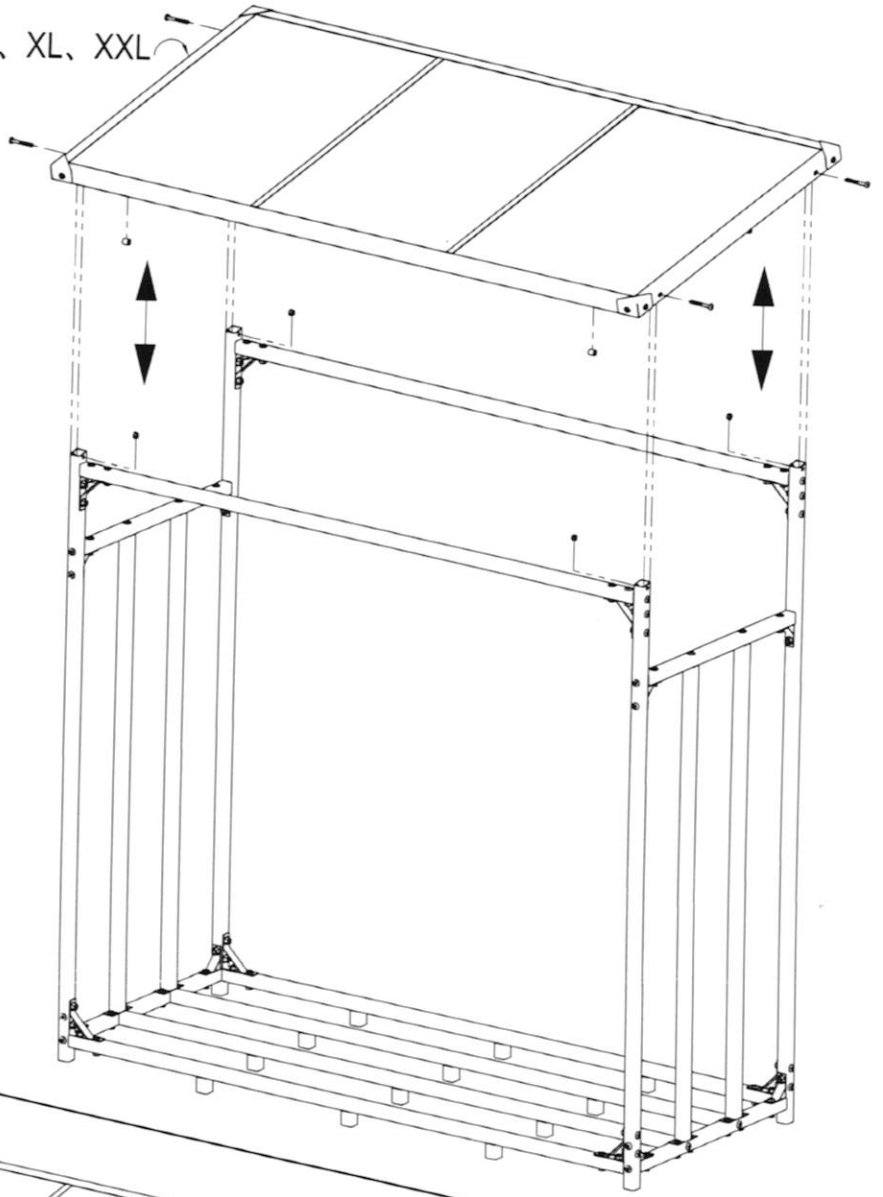

Instruction Manual

Screws and Accessories

Number	Illustration	Dimension	Piece	Number	Illustration	Dimension	Piece
A		M8X40mm	x20	F		Corner fixer	x4
B		M8X35mm	x56	G		90°connector	x8
C		M8X16mm	x8	H		90°connector	x8
D		M6X45mm	x4	I		M6-Allen wrench	x1
E		M6/8-Wernch	x1	J		M8-Allen wrench	x1

Parts List

Number	Part art	Piece	Number	Part art	Piece
1		x4	7		x2
2		x2	8		x2
3		x2	9		x2
4		x2	10		x2
5		x2	11		x1~2
6		x2	12		x2~3

1

2

3

4

5

6

7

S, XL, XXL

8