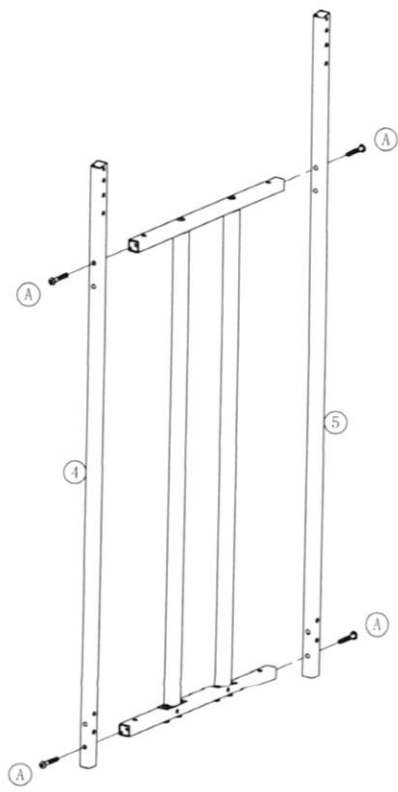

Instruction Manual

Screws and Accessories

Number	Illustration	Dimension	Piece	Number	Illustration	Dimension	Piece
A		M8X40mm	x20	F		Corner fixer	x4
B		M8X35mm	x56	G		90°connector	x8
C		M8X16mm	x8	H		90°connector	x8
D		M6X45mm	x4	I		M6-Allen wrench	x1
E		M6/8-Wernch	x1	J		M8-Allen wrench	x1

Parts List

Number	Part art	Piece	Number	Part art	Piece
1		x4	7		x2
2		x2	8		x2
3		x2	9		x2
4		x2	10		x2
5		x2	11		x1~2
6		x2	12		x2~3

1

2

3

4

5

6

7

S, XL, XXL

8