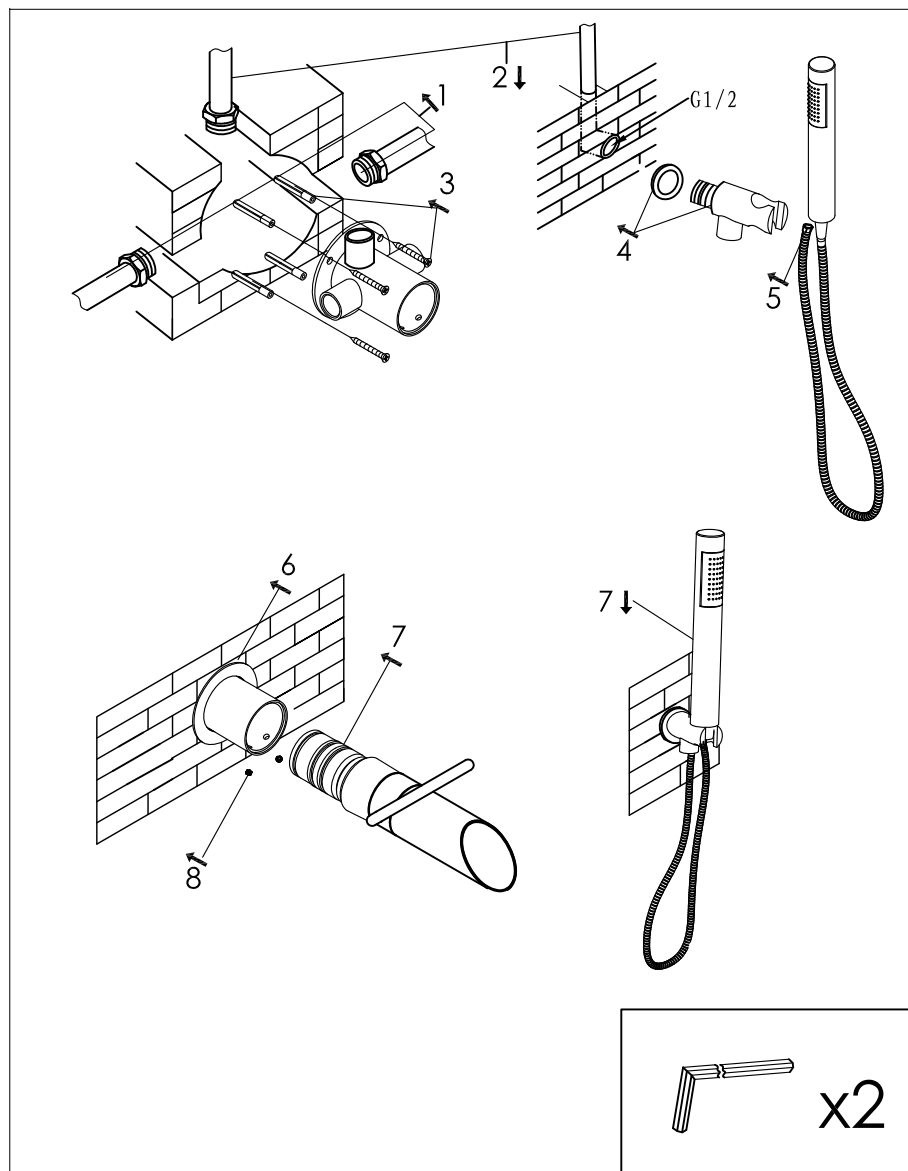

Wall mounted shower mixer with progressive cartridge

Wand mengkraan met progressieve cartridge

300-3510 brushed/geborsteld, 300-3511 polished/gepolijst

installation

technical diagram

explosion diagram