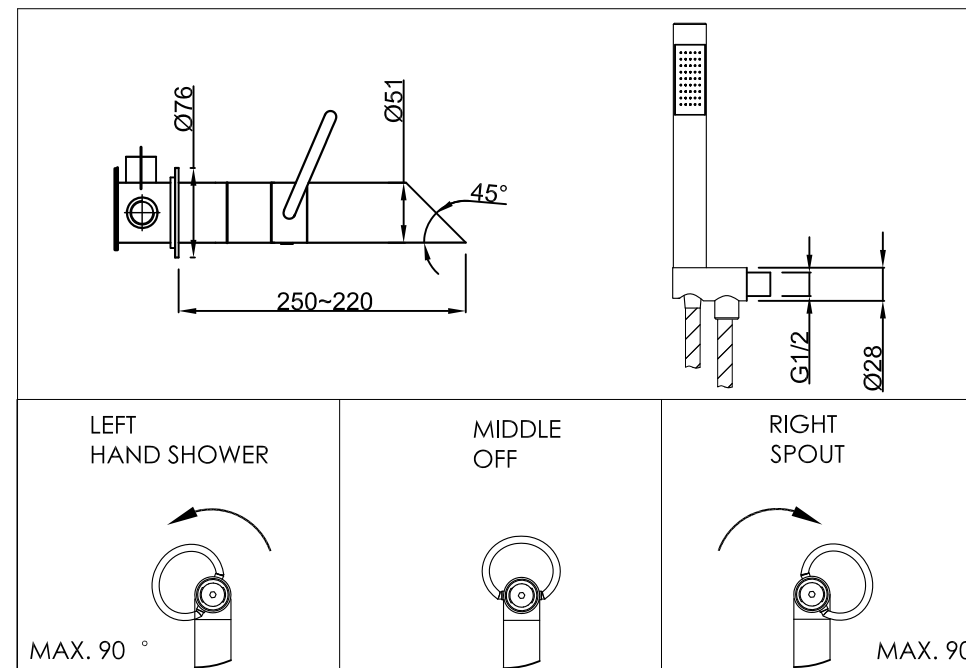

Wall mounted shower mixer with progressive cartridge

Wand mengkraan met progressieve cartridge

300-3510 brushed/geborsteld, 300-3511 polished/gepolijst

installation

technical diagram

explosion diagram