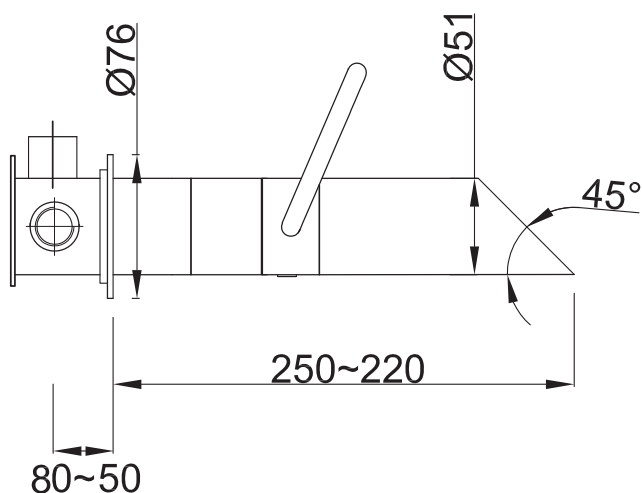

# JEE-O pure wall bath mixer specifications

by Lammer Moerman

JEE-O by DADO

left flow handshower

middle off

right flow spout

Article code:

**300-3510** (brushed)  
**300-3511** (polished)

Material:  
Cartridge:

Stainless Steel r304  
Kerox ceramic mixing mechanism (progressive)  
with diverter, item code **005-0202**

Cleaning:  
Connection:  
Thread:

JEE-O protect  
4 x G 1/2" (ø15mm / 0.6")  
British Standard Pipe (BSP)

Flexhose:

150 cm length

Flow at water of 38°C / 100,4°F:

9l / 2.4gal p/m at 3bar presure

Dimension package:

L 45 x W 27 x H 14 cm

Total weight:  
Package weight:

3.5 kg / 7.7 lbs  
0.3 kg / 0.7 lbs