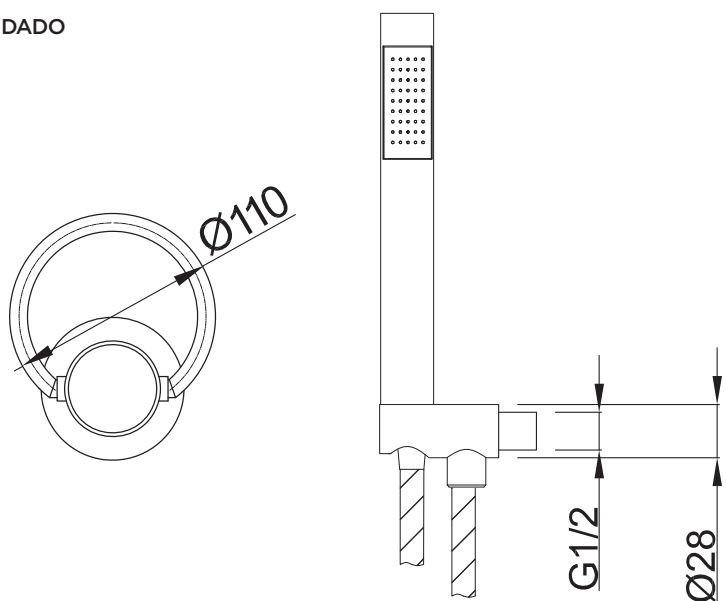

# JEE-O pure wall bath mixer specifications

by Lammer Moerman

JEE-O by DADO

left flow handshower

middle off

right flow spout

Article code:

**300-3510** (brushed)  
**300-3511** (polished)

Material:  
Cartridge:

Stainless Steel r304  
Kerox ceramic mixing mechanism (progressive)  
with diverter, item code **005-0202**

Cleaning:  
Connection:  
Thread:

JEE-O protect  
4 x G 1/2" (ø15mm / 0.6")  
British Standard Pipe (BSP)

Flexhose:

150 cm length

Flow at water of 38°C / 100,4°F:

9l / 2.4gal p/m at 3bar presure

Dimension package:

L 45 x W 27 x H 14 cm

Total weight:  
Package weight:

3.5 kg / 7.7 lbs  
0.3 kg / 0.7 lbs

2 year warranty

HS code: 84818011900