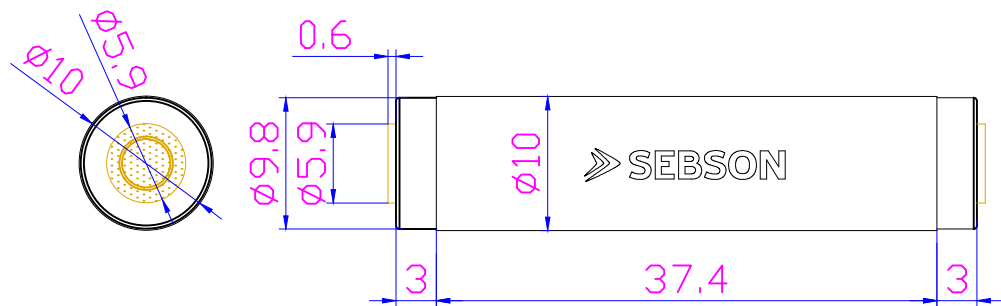

Remark:
 1.100% Open/Short Test
 2.The product is Reach/RoHS compliant.

	Item NO.	PK
	AD_AUX_A	1
	2_X_AD_AUX_A	2

ITEM	DESCRIPTIONS & SPECIFICATIONS	QTY	REMARK
③	Outernal Mold Outer Mould PVC, Black	1PC	
②	Shell Al shell, Gun black	1PC	
①	Connector Stereo 3.5 female,Gold-plated	2PCS	

TOLERANCES UNLESS OTHERWISE STATED
 X. = ±1
 X. = ±0.2
 XX = ±0.1

SEBSON SEBSON address: Gernotstrasse 17
 44319 Dortmund Germany

ERP NO.:		SAMPLE DWG NO:	
CUSTOMER:		REVISION	A0
CUSTOMER P/N:		UNIT	mm
DESCRIPTION	Stereo 3.5 Female to 3.5 Female Adapter	SCALE	NO
APPROVAL		PAGE NO	1/1
CHECKED		DATE	2020/09/17
		DRAWN	