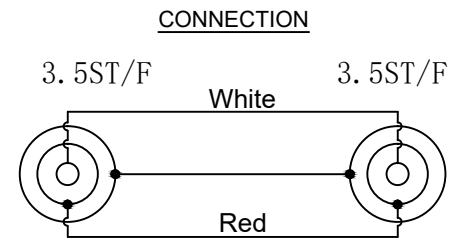

Remark:
 1.100% Open/Short Test
 2.The product is Reach/RoHS compliant.

	Item NO.	PK
	AD_AUX_A	1
	2_X_AD_AUX_A	2

ITEM	DESCRIPTIONS & SPECIFICATIONS	QTY	REMARK
③	Outernal Mold Outer Mould PVC, Black	1PC	
②	Shell Al shell, Gun black	1PC	
①	Connector Stereo 3.5 female,Gold-plated	2PCS	

TOLERANCES UNLESS OTHERWISE STATED
 X. = ±1
 X. = ±0.2
 XX = ±0.1

SEBSON SEBSON address: Gernotstrasse 17
 44319 Dortmund Germany

ERP NO.:		SAMPLE DWG NO:	
CUSTOMER:		REVISION	A0
CUSTOMER P/N:		UNIT	mm
DESCRIPTION	Stereo 3.5 Female to 3.5 Female Adapter	SCALE	NO
APPROVAL		PAGE NO	1/1
CHECKED		DATE	2020/09/17
		DRAWN	