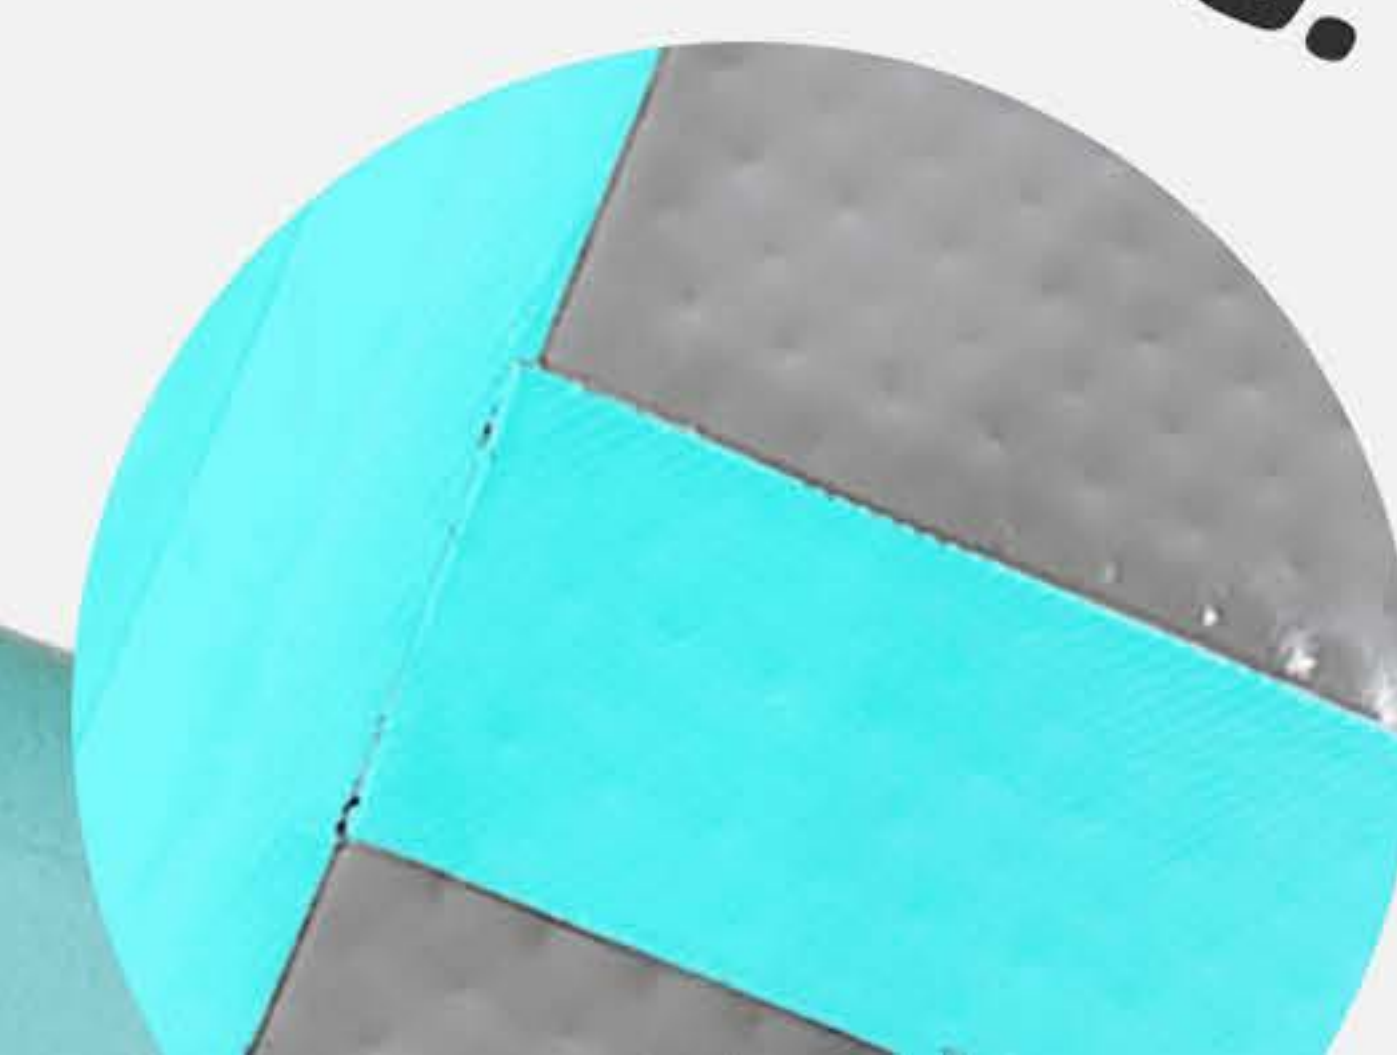

**WOHER WEIßT DU, DASS DU AUF
DEM RICHTIGEN TRACK BIST?**

AirTrack

AirTrack Factory

AirTrack Factory
SPORTS

**HANDARBEIT MIT ÜBERLEGENEN
TECHNIKEN UND MATERIALIEN**

1
PRODUKTION IN STUNDEN PRO AIR FLOOR
DADURCH HABEN AIRTRACK FACTORY PRODUKTE EINE 10-MAL LÄNGERE LEBENSDAUER

AirTrack Factory

INHOUSE-DESIGN UND R&D
MODERNSTE PRODUKTIONSANLAGE

SportsDWF

QUALITY CHECKLIST

AirTrack Factory

AgDon

NO.	ITEM	DESCRIPTION	REFERENCE	LENGTH	SP.	UNIT	QTY.
1	Box	Is not see when measured					20000
2	Pressure	Infuse P1 200bar P2/P3 120bar after 10min P1 220bar P2/P3 100bar					
3	Construction	No marks no damaged perfect surface					
4	DWF	No marks no damaged perfect surface					
5	Small valves	No damaged closed, clean, straight					
6	Big black valves	Correct number and position					
7	Handles	Correct width, clean, straight					
8	Middle line	Correct position, length, with color					
9	Valve	No give valve good achievement					
10	Stitching	Correct position, no damage					
11	Logo	Correct position, no damage					
12	Product number	Clearly visible, no damage					
13	Video	Clean before					
14	Packing						
15							