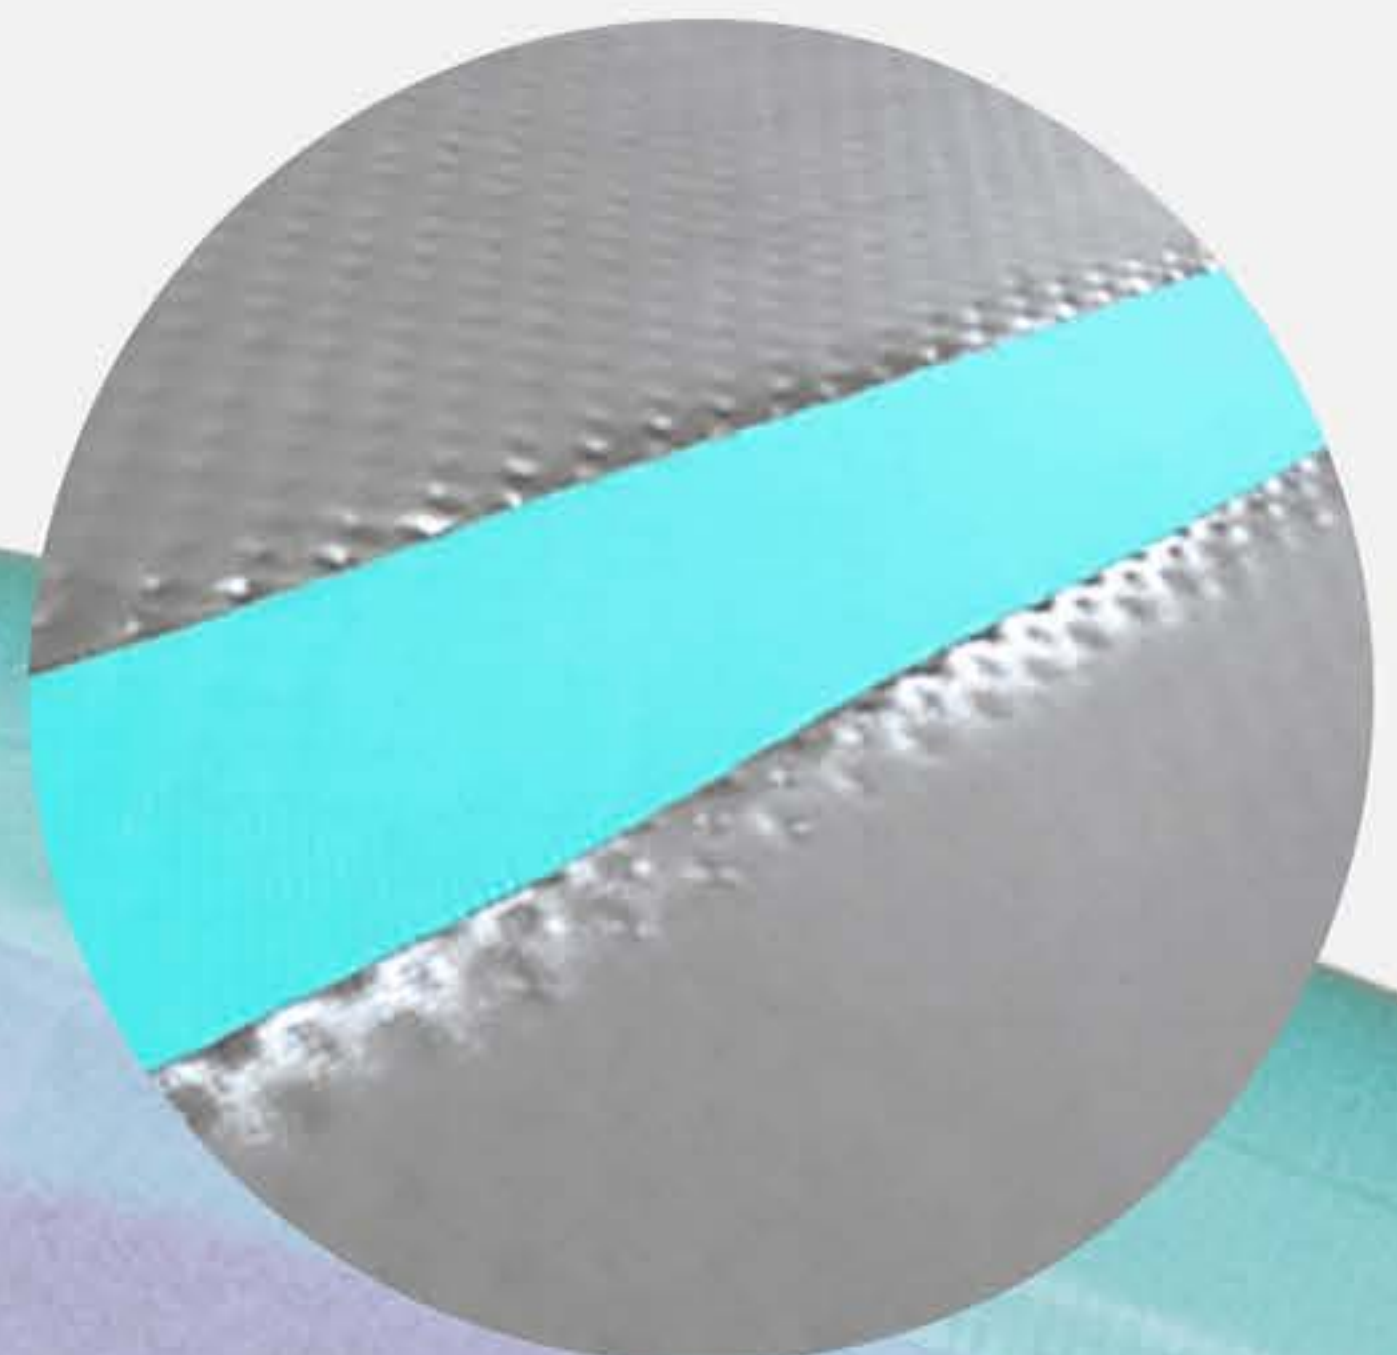

AirTrack Factory

INHOUSE-DESIGN UND R&D
MODERNSTE PRODUKTIONSANLAGE

SportsDWF

QUALITY CHECKLIST

AirTrack Factory

AgDon

NO.	ITEM	DESCRIPTION	REFERENCE	LENGTH	SP.	UNIT	QTY.
1	Box	Is not see when measured					20000
2	Pressure	Infuse P1 200bar P2/P3 120bar after 10min P1 220bar P2/P3 100bar					
3	Construction	No marks no damaged perfect surface					
4	DWF	No marks no damaged perfect surface					
5	Small valves	No damaged closed, clean, straight					
6	Big black valves	Correct number and position					
7	Handles	Correct width, clean, straight					
8	Middle line	Correct position, length, with color					
9	Valve	No give valve good achievement					
10	Stitching	Correct position, no damage					
11	Logo	Correct position, no damage					
12	Product number	Clearly visible, no damage					
13	Video	Clean before					
14	Packing						
15							