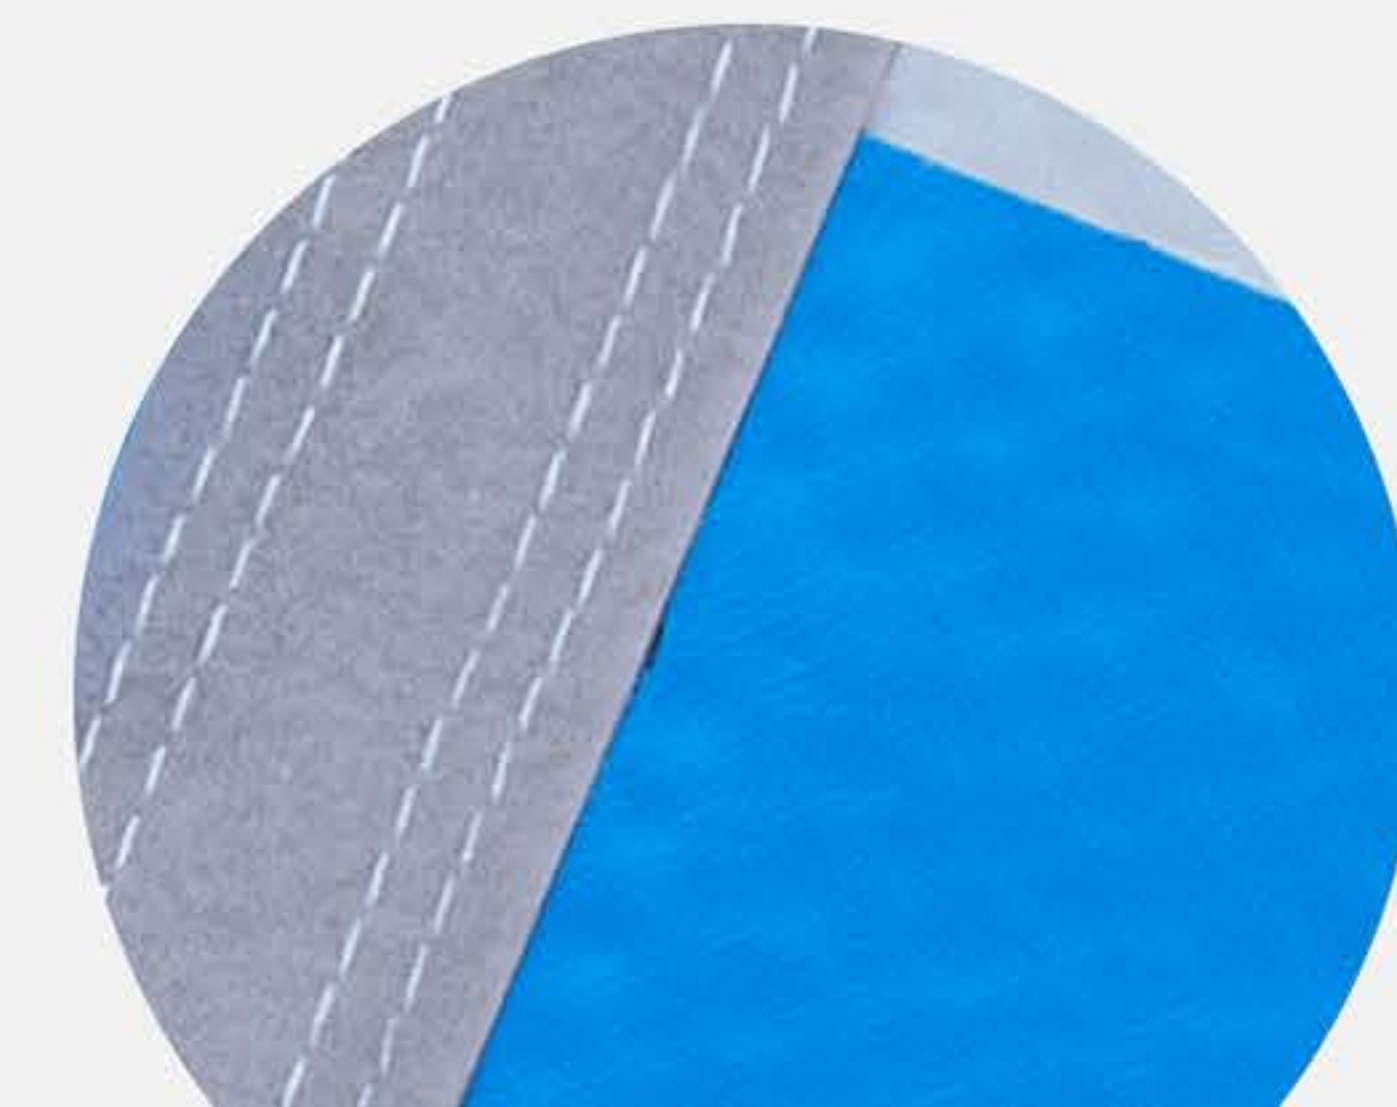

**WOHER WEIßT DU, DASS DU AUF
DEM RICHTIGEN TRACK BIST?**

AirTrack

AirTrack Factory

AirTrack Factory
SPORTS

**HANDARBEIT MIT ÜBERLEGENEN
TECHNIKEN UND MATERIALIEN**

1
PRODUKTION IN STUNDEN PRO AIR FLOOR
DADURCH HABEN AIRTRACK FACTORY PRODUKTE EINE 10-MAL LÄNGERE LEBENSDAUER

AirTrack Factory

INHOUSE-DESIGN UND R&D
MODERNSTE PRODUKTIONSANLAGE

SportsDWF

QUALITY CHECKLIST

AirTrack Factory

AgDon

NO.	ITEM	DESCRIPTION	REFERENCE	LENGTH	SP.	UNIT	QTY.
1	Box	Is not see when measured					20000
2	Pressure	Infuse P1 200bar P2/P3 120bar after 10min P1 220bar P2/P3 100bar					
3	Construction	No marks no damaged perfect surface					
4	DWF	No marks no damaged perfect surface					
5	Small valves	No damaged closed, clean, straight					
6	Big black valves	Correct number and position					
7	Handles	Correct width, clean, straight					
8	Middle line	Correct position, length, with color					
9	Valve	No give valve good achievement					
10	Stitching	Correct position, no damage					
11	Logo	Correct position, no damage					
12	Product number	Clearly visible, no damage					
13	Video	Clean before					
14	Packing						
15							