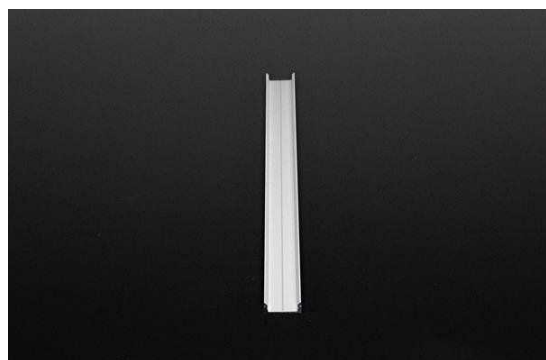

Mounting

Mounting Options

- fixation clamp (partly available)
- mounting glue
- heat resistant double-sided adhesive tape
- foam tape for uneven surfaces
- countersunk screws
- Centering drilling aid: the profile has a small gap inside
- Drilling aid: the profile has a small gap inside