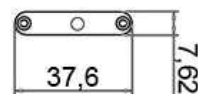

**Article no.: 687064**

Surface mounted furniture lamp, Mia I, silver / black, 24V DC, 5,00 W, neutral white

**Light Direction**

Rotating and tilting range	fixed
Angle of inclination	
Radiation direction	
Reflector / lense	symmetrisch

**Dimensions & Weight**

Length	300 mm
Width	37,6 mm
Height	7,62 mm
Diameter	
Suspensions from ceiling	
Product Weight	120 g

**Base dimensions**

Length	
Width	
Height	
Diameter	

**Article no.: 687064**

Surface mounted furniture lamp, Mia I, silver / black, 24V DC, 5,00 W, neutral white