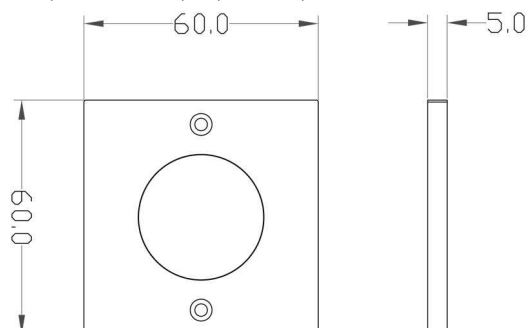

Article no.: 687034

Surface mounted furniture lamp, Fine I, Silver grey RAL 7001, 12V DC, 3,00 W, warmwhite

Light Direction

Rotating and tilting range	fixed
Angle of inclination	
Radiation direction	
Reflector / lense	symmetrisch

Dimensions & Weight

Length	60 mm
Width	60 mm
Height	5 mm
Diameter	
Suspensions from ceiling	
Product Weight	55 g

Base dimensions

Length	
Width	
Height	
Diameter