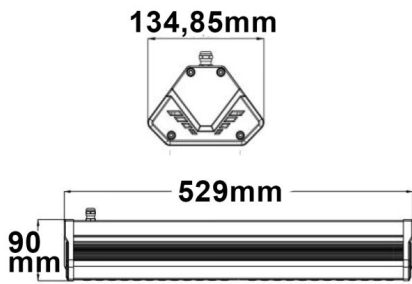

100 Watt

1X CONNECTORS

two 90° installation angles
are supplied for wall or ceiling mounting

2. Pieces

Each Connector is
mounted at both ends

2X CONNECTORS

2. Pieces

113389

Each Connector is
mounted at both ends

2. Pieces
100 Watt Module

3X CONNECTORS

2. Pieces

113390

Each Connector is
mounted at both ends

3. Pieces
100 Watt Module

4X CONNECTORS

Each Connector is
mounted at both ends

2. Pieces

113391

4. Pieces
100 Watt Module

SUSPENSION

Suspension for
highbay luminaire

113388