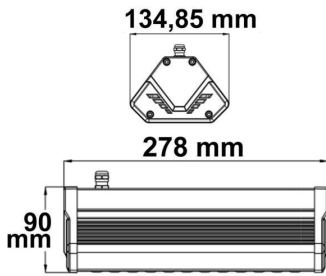

50 Watt

1X CONNECTORS

two 90° installation angles
are supplied for wall or ceiling mounting

2. Pieces

Each Connector is
mounted at both ends

2X CONNECTORS

2. Pieces

113389

Each Connector is
mounted at both ends

2. Pieces
50 Watt Module

3X CONNECTORS

2. Pieces

113390

Each Connector is
mounted at both ends

3. Pieces
50 Watt Module

4X CONNECTORS

2. Pieces

113391

Each Connector is
mounted at both ends

4. Pieces
50 Watt Module

SUSPENSION

Suspension for
highbay luminaire

113388