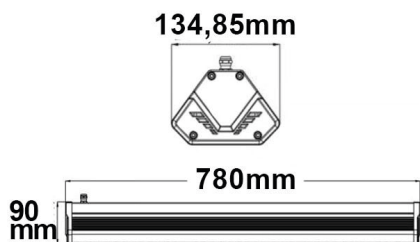

150 Watt

1X CONNECTORS

two 90° installation angles are supplied for wall or ceiling mounting

2. Pieces

Each Connector is mounted at both ends

2X CONNECTORS

2. Pieces

113389

Each Connector is mounted at both ends

2. Pieces
150 Watt Module

3X CONNECTORS

2. Pieces

113390

Each Connector is mounted at both ends

3. Pieces
150 Watt Module

4X CONNECTORS

2. Pieces

113391

Each Connector is mounted at both ends

4. Pieces
150 Watt Module

SUSPENSION

Suspension for highbay luminaire

113388