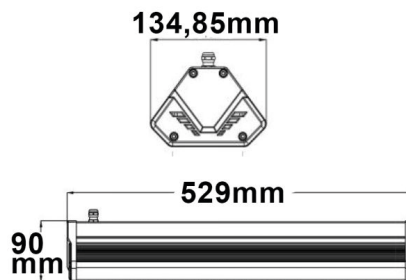

LED highbay luminaire LN

IP65 | 5 years warranty

Neutral white

Cold white

Beam angle selectable

30°

60°

90°

30°*70°

80°*150°

can be coupled up to a power of 600 W / 64,000 Lm

4x connector and 4 pieces 150 Watts modules

ACCESSORIES

2X CONNECTORS
113389

113390

4X CONNECTORS
113391

SUSPENSION
113388

50 WATTS

100 WATTS

150 WATTS