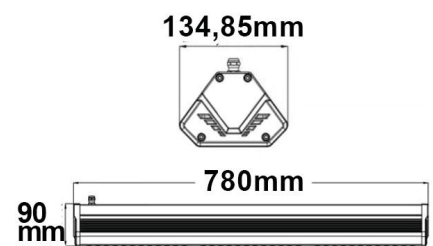

LED highbay luminaire LN

IP65 | 5 years warranty

Neutral white

Cold white

Beam angle selectable

30°

60°

90°

30°*70°

80°*150°

can be coupled up to a power of 600 W / 64,000 Lm

4x connector and 4 pieces 150 Watts modules

ACCESSORIES

2X CONNECTORS
113389

113390

4X CONNECTORS
113391

SUSPENSION
113388

50 WATTS

100 WATTS

150 WATTS