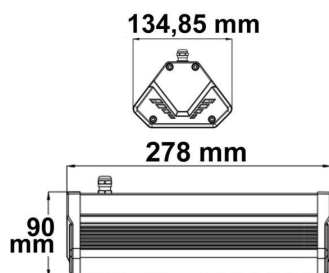

LED highbay luminaire LN

IP65 | 5 years warranty

Neutral white

Cold white

Beam angle selectable

30°

60°

90°

30°*70°

80°*150°

can be coupled up to a power of 600 W / 64,000 Lm

4x connector and 4 pieces 150 Watts modules

ACCESSORIES

2X CONNECTORS
113389

113390

4X CONNECTORS
113391

SUSPENSION
113388

50 WATTS

100 WATTS

150 WATTS