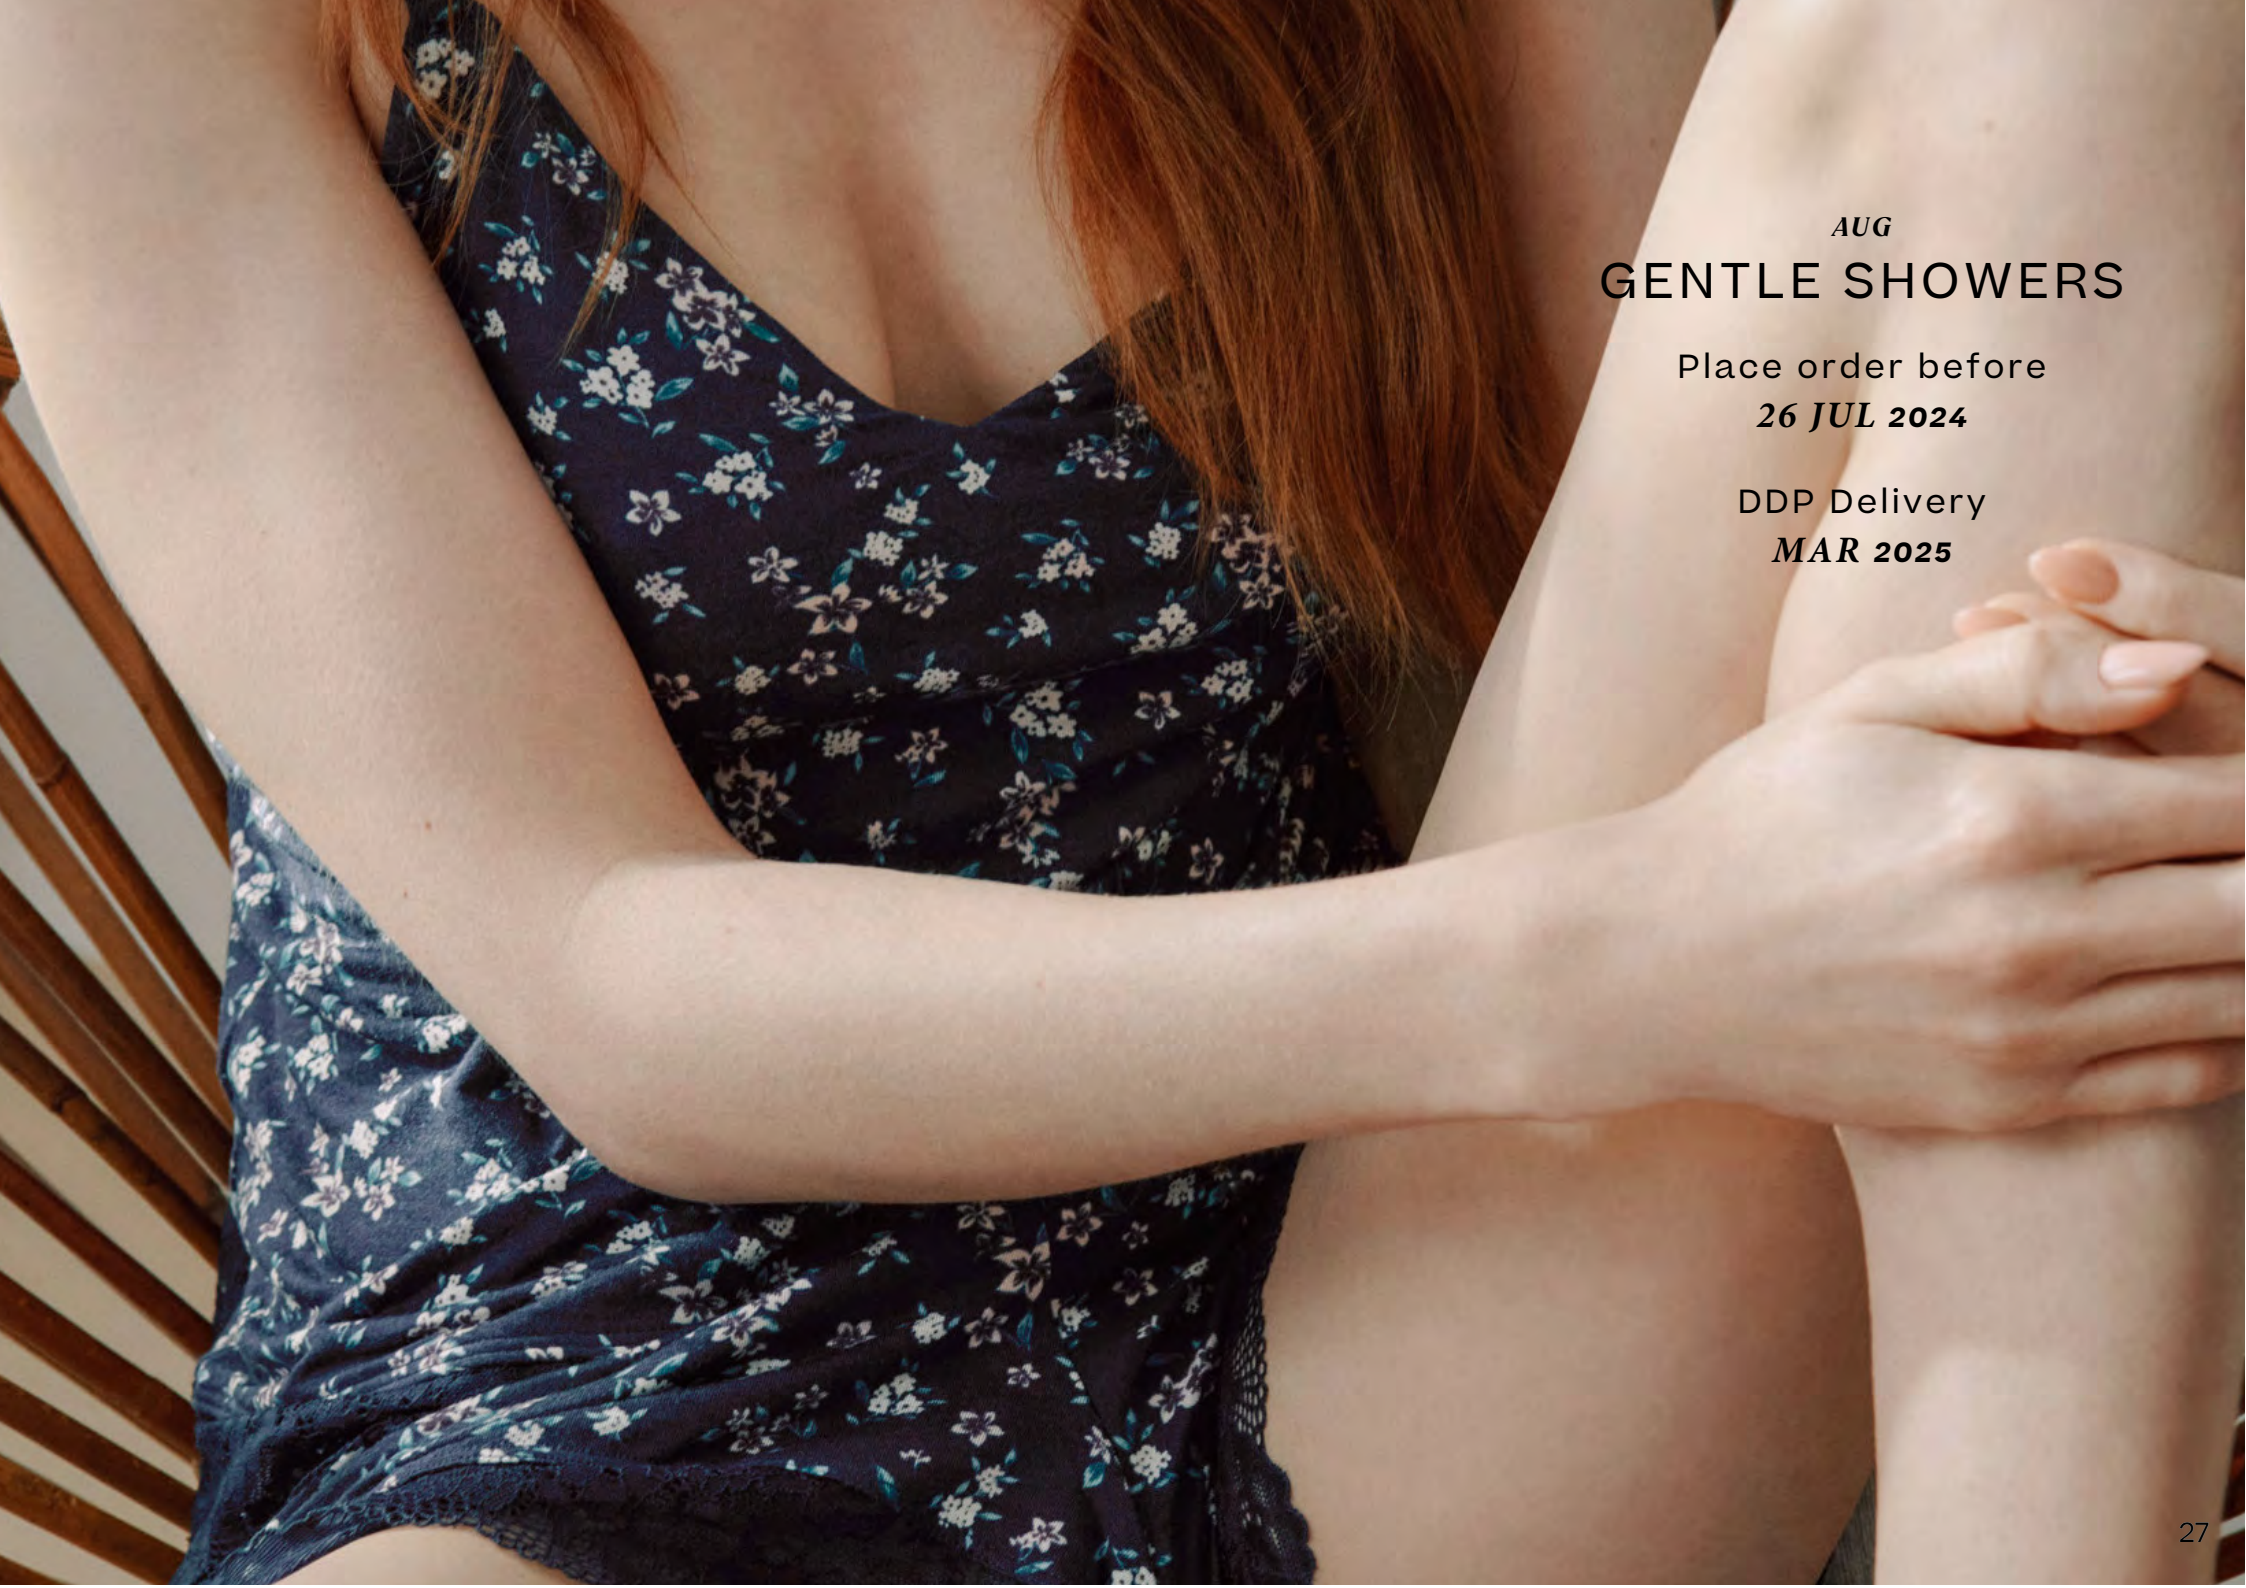

NON PADDED

Ribbed viscose

95% Viscose 5% Elastane

FXDS0016VI003-GE0007

Green

FULL SIZE RANGE

EU/FR/US
UK

XS - 3XL
8 - 20