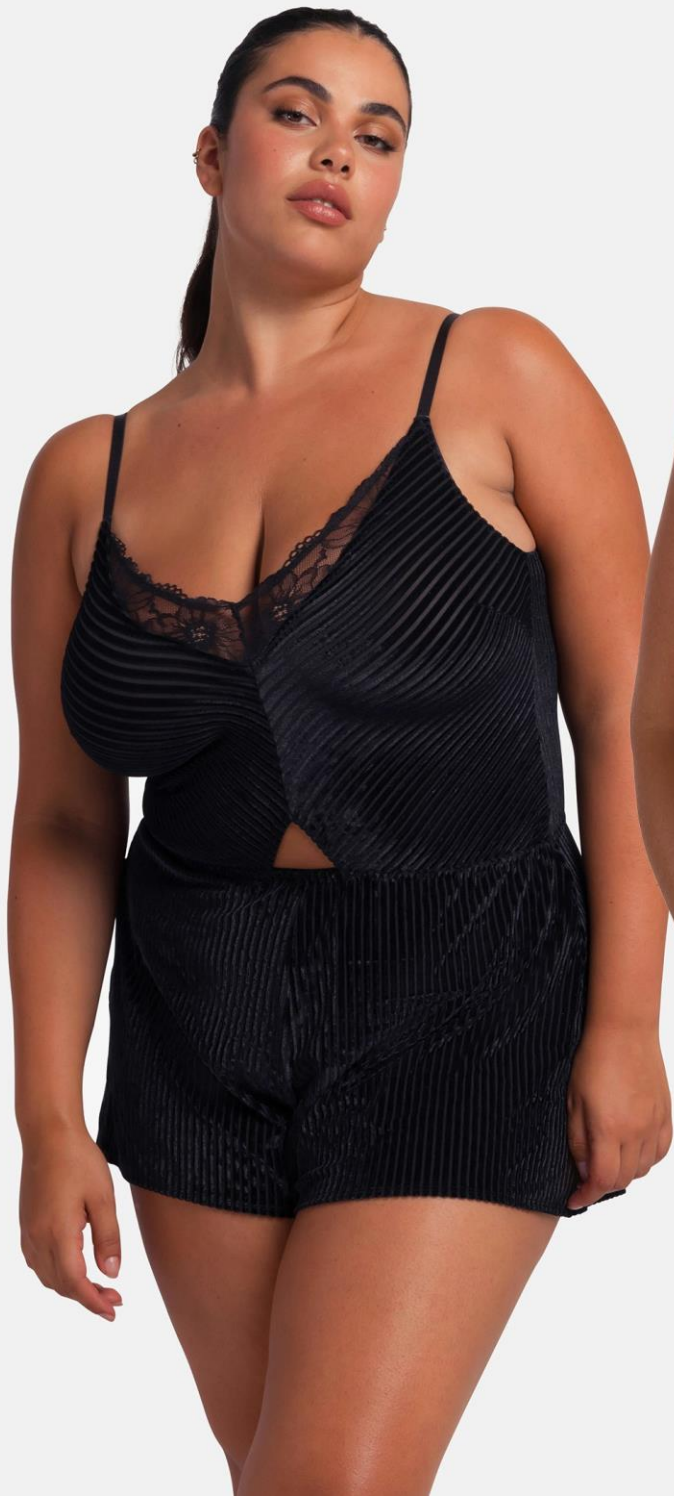

## TEDDY

FULL CUP / WIRELESS / NON PADDED

**ECO lace with striped velvet**

90% Polyester 10% Elastane

**FXTD0001PK008-PK0077**

**Pink**

**FULL SIZE RANGE**

EU/FR/US	XS - 3XL
UK	8 - 20