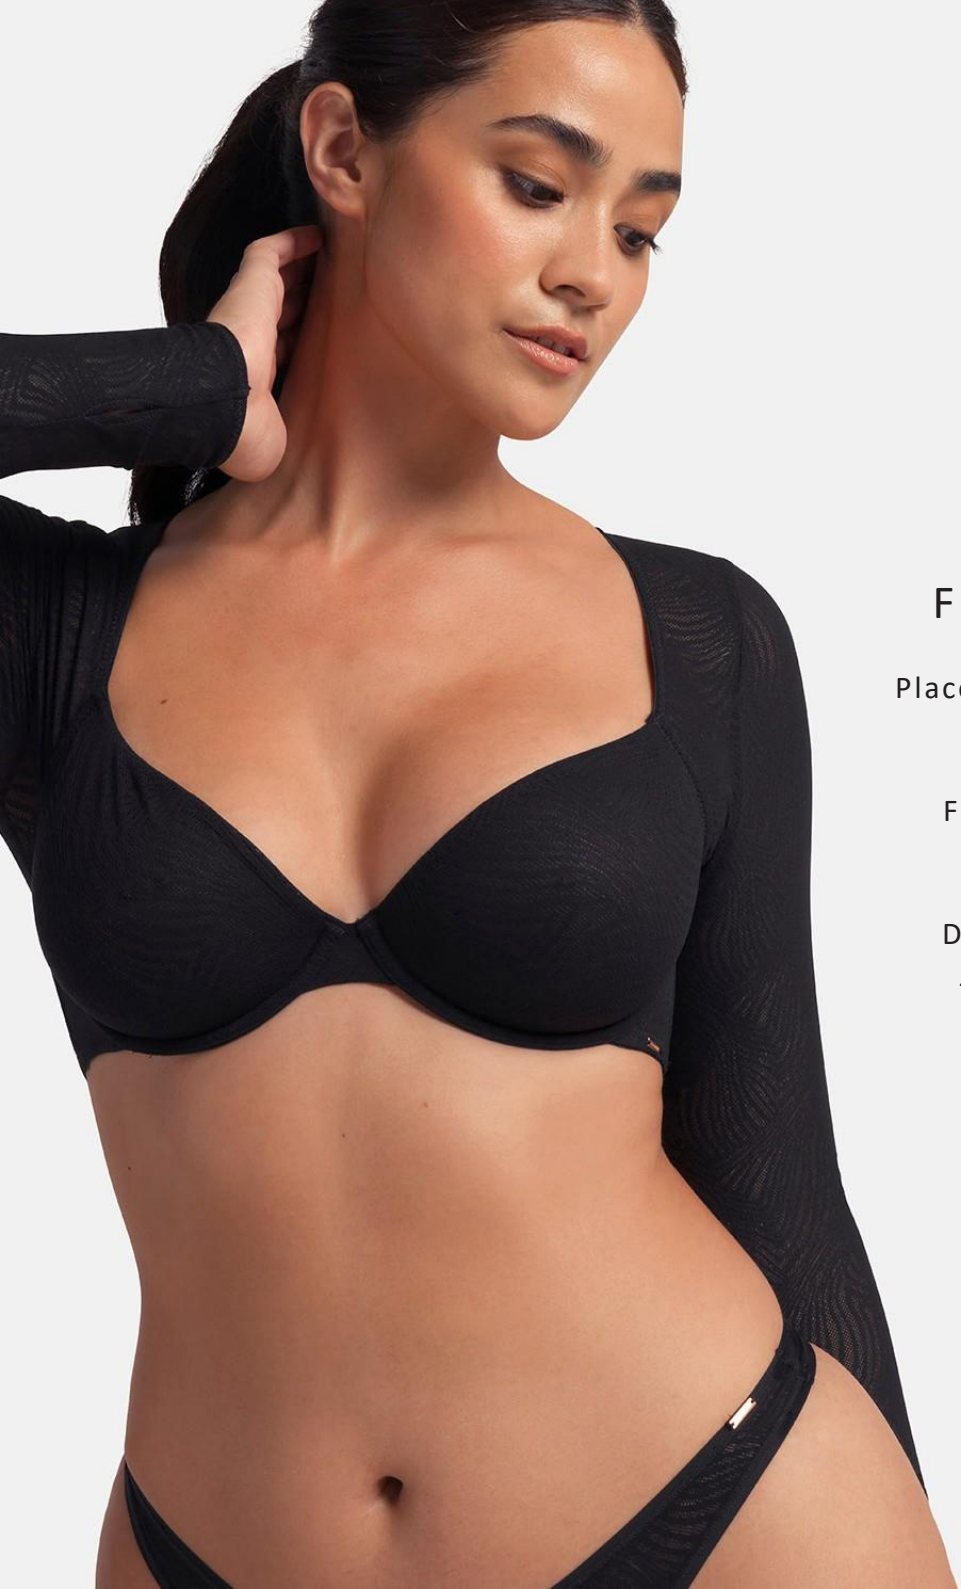

FEB
FREEDOM

Place order before
15 FEB 2024

FOB Delivery
25 JUN 2024

DDP Delivery
19 AUG 2024