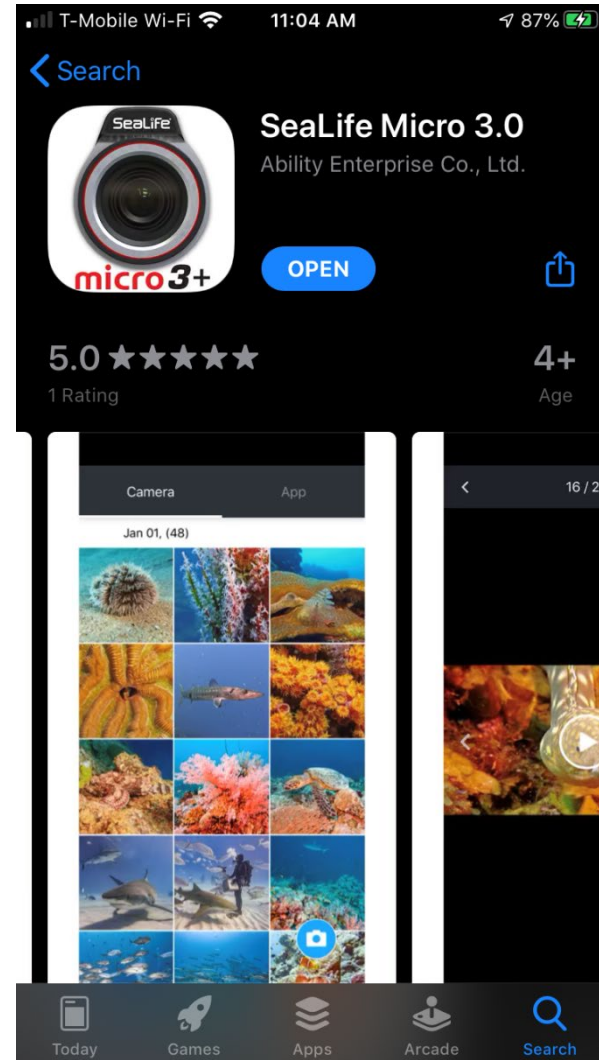

micro3.0™

SeaLife®