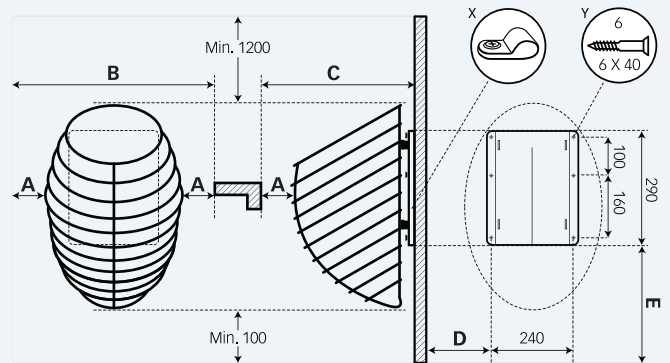

This compact wall-mounted heater can actually fit up to 55 kg of stones, exceeding most wood-burning stoves and guaranteeing long-lasting steam.

© ALL RIGHTS RESERVED - HUUM 2021

DROP HEATER	4,5 kW	6 kW	9 kW
Sauna room	3-7 m <sup>3</sup>	5-10 m <sup>3</sup>	8-15 m <sup>3</sup>
Stone capacity	55 kg	55 kg	55 kg
Weight	11 kg	11 kg	12 kg
Height	590 mm	590 mm	590 mm
Width	390 mm	390 mm	390 mm
Depth	335 mm	335 mm	335 mm

### POWER

Fuse	10 A	10 A	16 A
Supply voltage 3-phase	400 V 3N	400 V 3N	400 V 3N
Cable (N x mm <sup>2</sup> )	5 x 1,5	5 x 1,5	5 x 2,5

In the case of a 230 V 1N connection, an analogous connection is made to the 3-phase. The heating circuits must be done before the circuit breaker.

### SAFETY DISTANCES

A	100 mm	120 mm	150 mm
B	590 mm	630 mm	690 mm
C	435 mm	455 mm	485 mm
D	170 mm	190 mm	220 mm

DISTRIBUTOR:

OF SAUNA

DELIVERY TIME / TERMS AND CONDITIONS (TO BE AGREED WHEN PLACING AN ORDER)