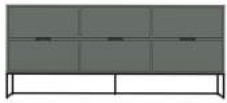

The furniture has an exclusive touch with a linen texture on the side of the drawers.

TENZO COLOUR NO.

067 MISTY GREEN MATT

070 SHADOW BLACK MATT

072 COTTON WHITE MATT

MATERIAL

Lacquered mdf and chipboard. Metal leg. Back panels in white board. Doors and drawers with soft-close function.

2346 Sideboard 6Dr

W:176,5 x D:43 x H:76 cm

Misty Green/Black
- 067

Shadow Black/Black
- 070

Cotton White/Black
- 072

2356 Highboard 2D 4Dr

W:118,5 x D:43 x H:127 cm

Misty Green/Black
- 067

Shadow Black/Black
- 070

Cotton White/Black
- 072

2344 Sideboard 2D 2Dr

W:176,5 x D:43 x H:76 cm

Misty Green/Black
- 067

Shadow Black/Black
- 070

Cotton White/Black
- 072

2352 Sideboard 2D