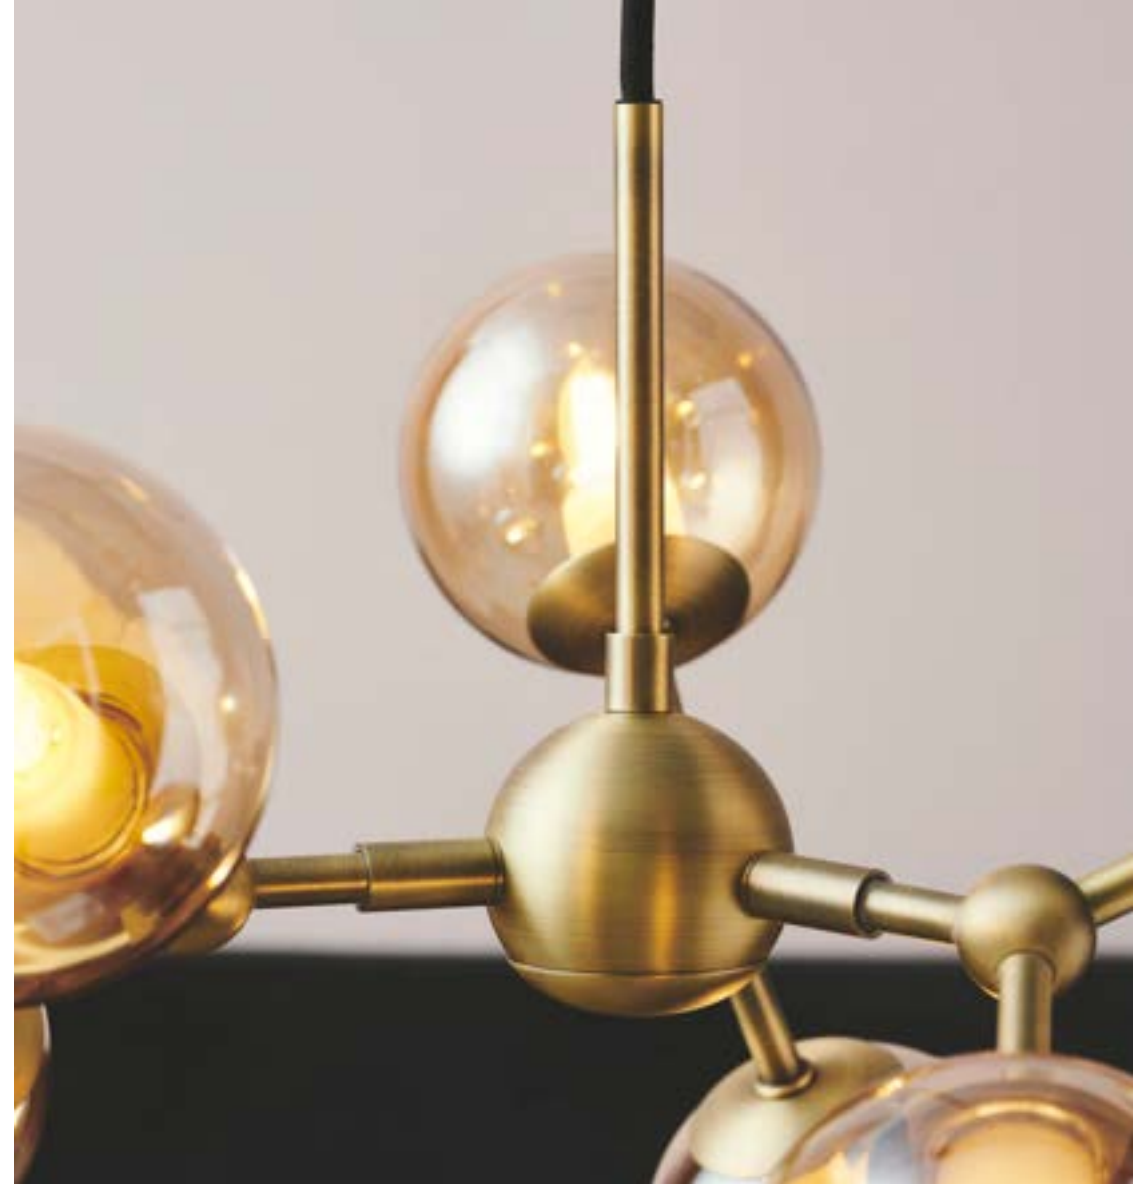

NEWS 2021

**halo
design**

— COPENHAGEN —

HALO DESIGN

NEWS 2021

With the well known functionality from our design series Atom from Halo Design, Emanuele and Michael have developed more to the Atom family.

Though many may find the new color OXID exiting itself, the design duo decided to dig even further into the rotating elements of electrons, and have developed 5 new cool Atom lamps. Table, wall, ceiling and 2 new chandeliers. The complete series comes in both Opal, Smoke and Amber.

ATOM by Emanuele Patton & Michael Waltersdorff

ATOM

AMBER & ANTIQUE BRASS

ATOM NEWS

*ADJUSTABLE
ARMS

IN STOCK
SPRING

ATOM PENDANT Ø45

AMBER
Art. 736560

Size: Ø45 cm, H17,5 cm
Material: Glass Ø10 cm, metal
Color: Amber, antique brass
Socket: 6 x G9, Max 28W excl.
Cable: 250 cm textile

*ADJUSTABLE
ARMS

IN STOCK
SPRING

ATOM PENDANT Ø57

AMBER
Art. 738830

Size: Ø57 cm, H28 cm
Material: Glass Ø12,5 cm, metal
Color: Amber, antique brass
Socket: 6 x G9, Max 28W excl.
Cable: 250 cm textile

ATOM VERTICAL PENDANT
AMBER
Art. 738861

Size: Ø31 cm, H45 cm
Material: Glass Ø10 cm, metal
Color: Amber, antique brass
Socket: 6 x G9, Max 28W excl.
Cable: 250 cm textile

IN STOCK
SPRING

ATOM HORIZONTAL CHANDELIER (SMALL)