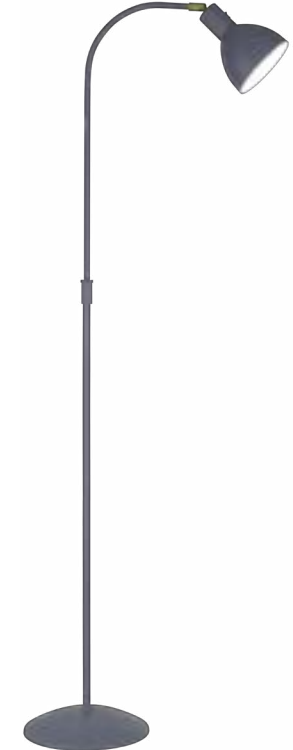

ATOM by Emanuele Patton & Michael Waltersdorff

ATOM

AMBER & ANTIQUE BRASS

ATOM NEWS

*ADJUSTABLE
ARMS

IN STOCK
SPRING

ATOM PENDANT Ø45

AMBER
Art. 736560

ATOM VERTICAL PENDANT
AMBER
Art. 738861

Size: Ø31 cm, H45 cm
Material: Glass Ø10 cm, metal
Color: Amber, antique brass
Socket: 6 x G9, Max 28W excl.
Cable: 250 cm textile

IN STOCK
SPRING

ATOM HORIZONTAL CHANDELIER (SMALL)

Size: Ø20, H20 cm
Material: Metal
Color: Antique brass
Socket: E27, Max 40W excl.
Cable: 250cm textile

FLOOR LAMPS

NEWS

IN STOCK
SPRING

BERLIN FLOOR LAMP ANTIQUE BRASS Art. 739943

Size: Ø32 cm, H110-150 cm
Material: Metal, pvc
Color: Antique brass
Socket: E27, Max 40W excl
Cable: 200 cm plastic

IN STOCK
SPRING

ANGORA FLOOR LAMP ANTIQUE BRASS Art. 739936

Size: Ø14 cm, H110-150 cm
Material: Metal
Color: Antique brass
Socket: E27, Max 40W excl.
Cable: 200 cm plastic

IN STOCK
SPRING

ANGORA FLOOR LAMP GREY Art. 739929