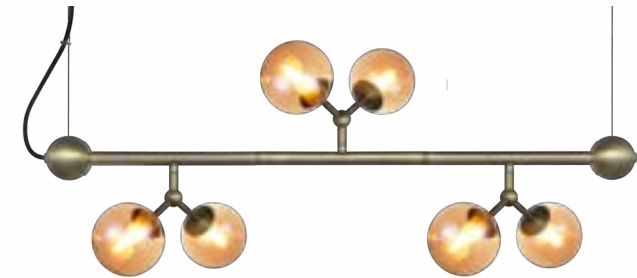

ATOM by Emanuele Patton & Michael Waltersdorff

ATOM

AMBER & ANTIQUE BRASS

ATOM NEWS

*ADJUSTABLE
ARMS

IN STOCK
SPRING

ATOM PENDANT Ø45

AMBER
Art. 736560

Size: Ø45 cm, H17,5 cm
Material: Glass Ø10 cm, metal
Color: Amber, antique brass
Socket: 6 x G9, Max 28W excl.
Cable: 250 cm textile

*ADJUSTABLE
ARMS

IN STOCK
SPRING

ATOM PENDANT Ø57

AMBER
Art. 738830

Size: Ø57 cm, H28 cm
Material: Glass Ø12,5 cm, metal
Color: Amber, antique brass
Socket: 6 x G9, Max 28W excl.
Cable: 250 cm textile

ATOM FLOOR LAMP
AMBER
Art. 738892

Size: Ø37 cm, H155 cm
Material: Glass Ø12,5 cm, metal
Color: Amber, antique brass
Socket: 6 x G9, Max 28W excl.
Cable: 200 cm textile

IN STOCK
SPRING

***ADJUSTABLE**
ARMS

ATOM VERTICAL PENDANT
AMBER
Art. 738861

Size: Ø31 cm, H45 cm
Material: Glass Ø10 cm, metal
Color: Amber, antique brass
Socket: 6 x G9, Max 28W excl.
Cable: 250 cm textile

IN STOCK
SPRING

ATOM HORIZONTAL CHANDELIER (SMALL)