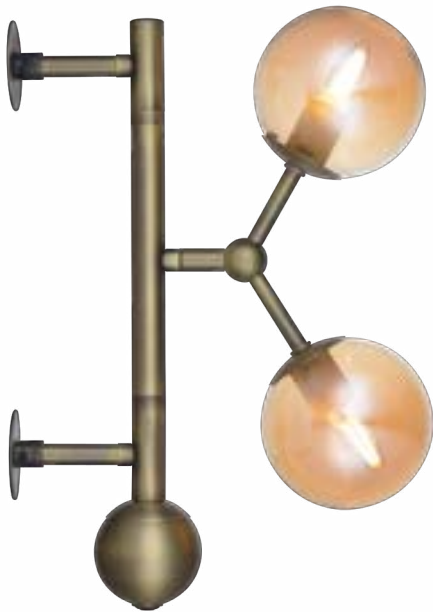

*ADJUSTABLE
TUBE/ARMS

ATOM WALL **IN STOCK** AMBER **SPRING** Art. 740147

Size: Ø20, H33 cm
Material: Glass Ø10 cm, metal
Color: Amber, antique brass
Socket: 2 x G9, Max 28W excl.
Cable: 200cm textile

ON/OFF SWITCH
(ALL 3 MODELS)