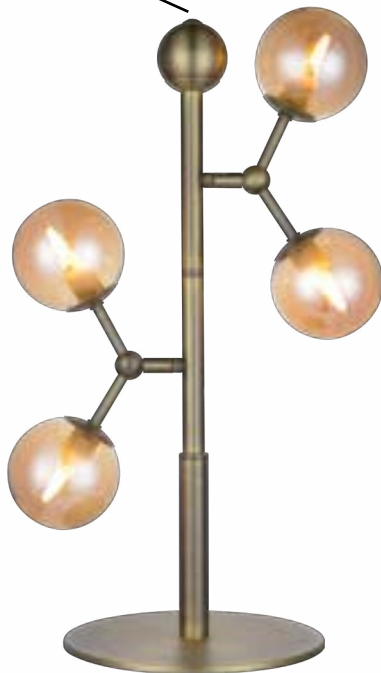

ATOM TABLE LAMP **IN STOCK** SMOKE **SPRING** Art. 740109

Size: Ø22, H52 cm
Material: Glass Ø10 cm, metal
Color: Smoke, black
Socket: 4 x G9, Max 28W excl.
Cable: 200cm textile

ON/OFF SWITCH
(ALL 3 MODELS)

*ADJUSTABLE
TUBE/ARMS

ATOM TABLE LAMP **IN STOCK** OPAL **SPRING** Art. 740093

Size: Ø22, H52 cm
Material: Glass Ø10 cm, metal
Color: Opal, black
Socket: 4 x G9, Max 28W excl.
Cable: 200cm textile

*ADJUSTABLE
TUBE/ARMS

ATOM TABLE LAMP **IN STOCK** AMBER **SPRING** Art. 740116

Size: Ø22, H52 cm
Material: Glass Ø10 cm, metal
Color: Amber, antique brass
Socket: 4 x G9, Max 28W excl.
Cable: 200cm textile