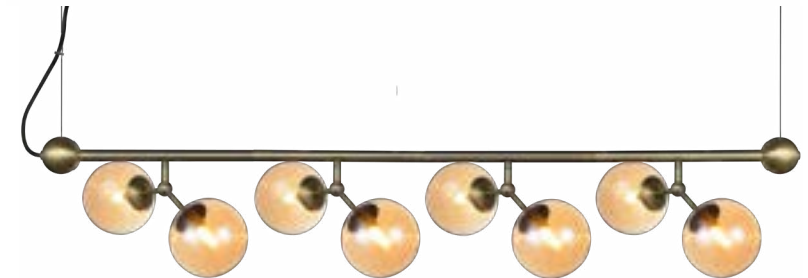

ATOM by Emanuele Patton & Michael Waltersdorff

ATOM

AMBER & ANTIQUE BRASS

ATOM NEWS

*ADJUSTABLE
ARMS

IN STOCK
SPRING

ATOM PENDANT Ø45

AMBER
Art. 736560

ATOM FLOOR LAMP
AMBER
Art. 738892

Size: Ø37 cm, H155 cm
Material: Glass Ø12,5 cm, metal
Color: Amber, antique brass
Socket: 6 x G9, Max 28W excl.
Cable: 200 cm textile

IN STOCK
SPRING

***ADJUSTABLE**
ARMS

ATOM VERTICAL PENDANT
AMBER
Art. 738861

Size: Ø31 cm, H45 cm
Material: Glass Ø10 cm, metal
Color: Amber, antique brass
Socket: 6 x G9, Max 28W excl.
Cable: 250 cm textile

IN STOCK
SPRING

ATOM HORIZONTAL CHANDELIER (SMALL)

*ADJUSTABLE
TUBE/ARMS

IN STOCK
SPRING

ATOM HORIZONTAL CHANDELIER (LARGE)

SMOKE / OPAL / AMBER

Art. 738793 / 738786 / 738809

- Size:** Ø37, L123 cm
- Material:** Glass Ø12,5 cm, metal
- Color:** Smoke, black / Opal, black / Amber, antique brass
- Socket:** 8 x G9, Max 28W excl.
- Cable:** 500cm textile