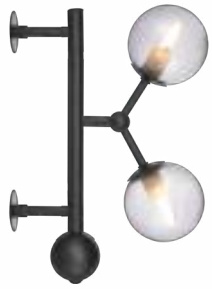

ATOM NEWS

*ADJUSTABLE
TUBE/ARMS

ATOM WALL **IN STOCK** SMOKE **SPRING** Art. 740130

Size: Ø20, H33 cm
Material: Glass Ø10 cm, metal
Color: Smoke, black
Socket: 2 x G9, Max 28W excl.
Cable: 200cm textile